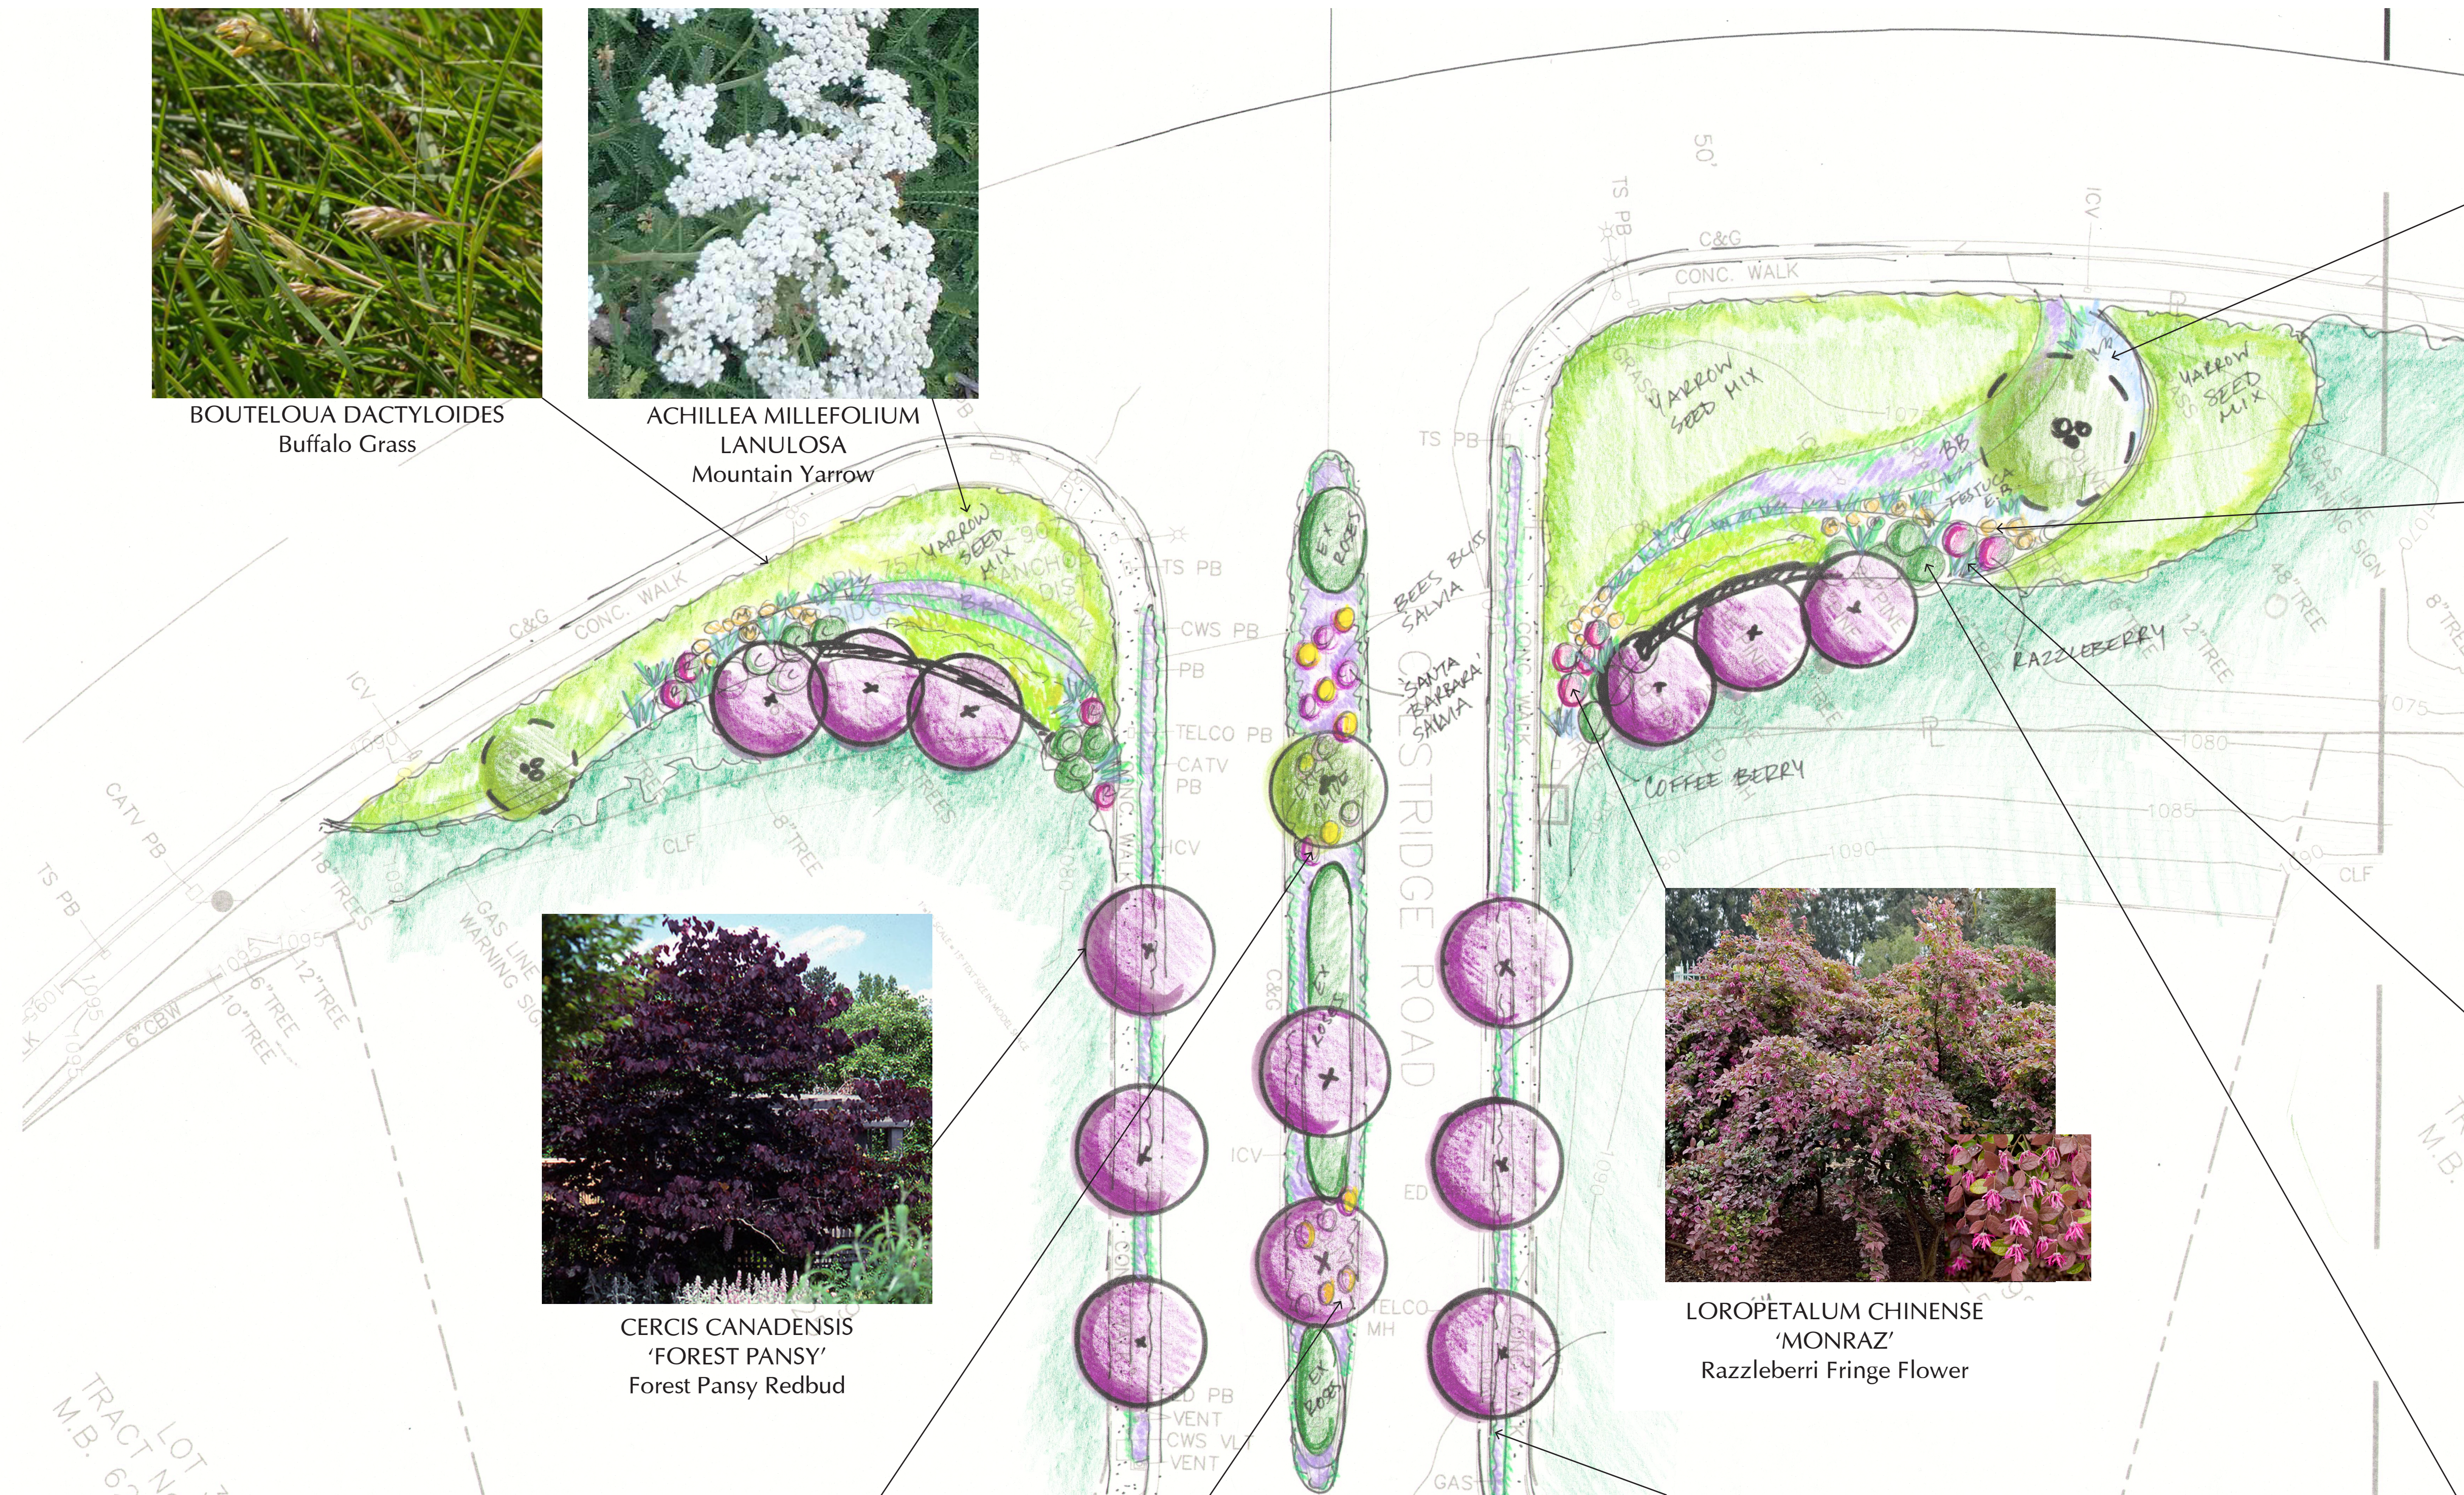

BOUTELOUA DACTYLOIDES
Buffalo Grass

ACHILLEA MILLEFOLIUM LANULOSA
Mountain Yarrow

FESTUCA GLAUCA 'ELIJAH BLUE'
Blue Fescue

MIMULUS AURANTIACUS
Sticky Monkey Flower

LEYMUS CONDENSATUS 'CANYON PRINCE'
Canyon Prince Wild Rye

RHAMNUS CALIFORNICA
Coffeeberry

CERCIS CANADENSIS 'FOREST PANSY'
Forest Pansy Redbud

LOROPETALUM CHINENSE 'MONRAZ'
Razzleberry Fringe Flower

ROSA SPP. 'ICEBERG'
Iceberg Roses
KEEP EXISTING

SLAVIA LEUCANTHA 'SANTA BARBARA'
Santa Barbara Sage

ENCELIA CALIFORNICA
Mexican Marigold

SLAVIA 'BEE'S BLISS'
Bee's Bliss Sage

SCALE 1" = 20'