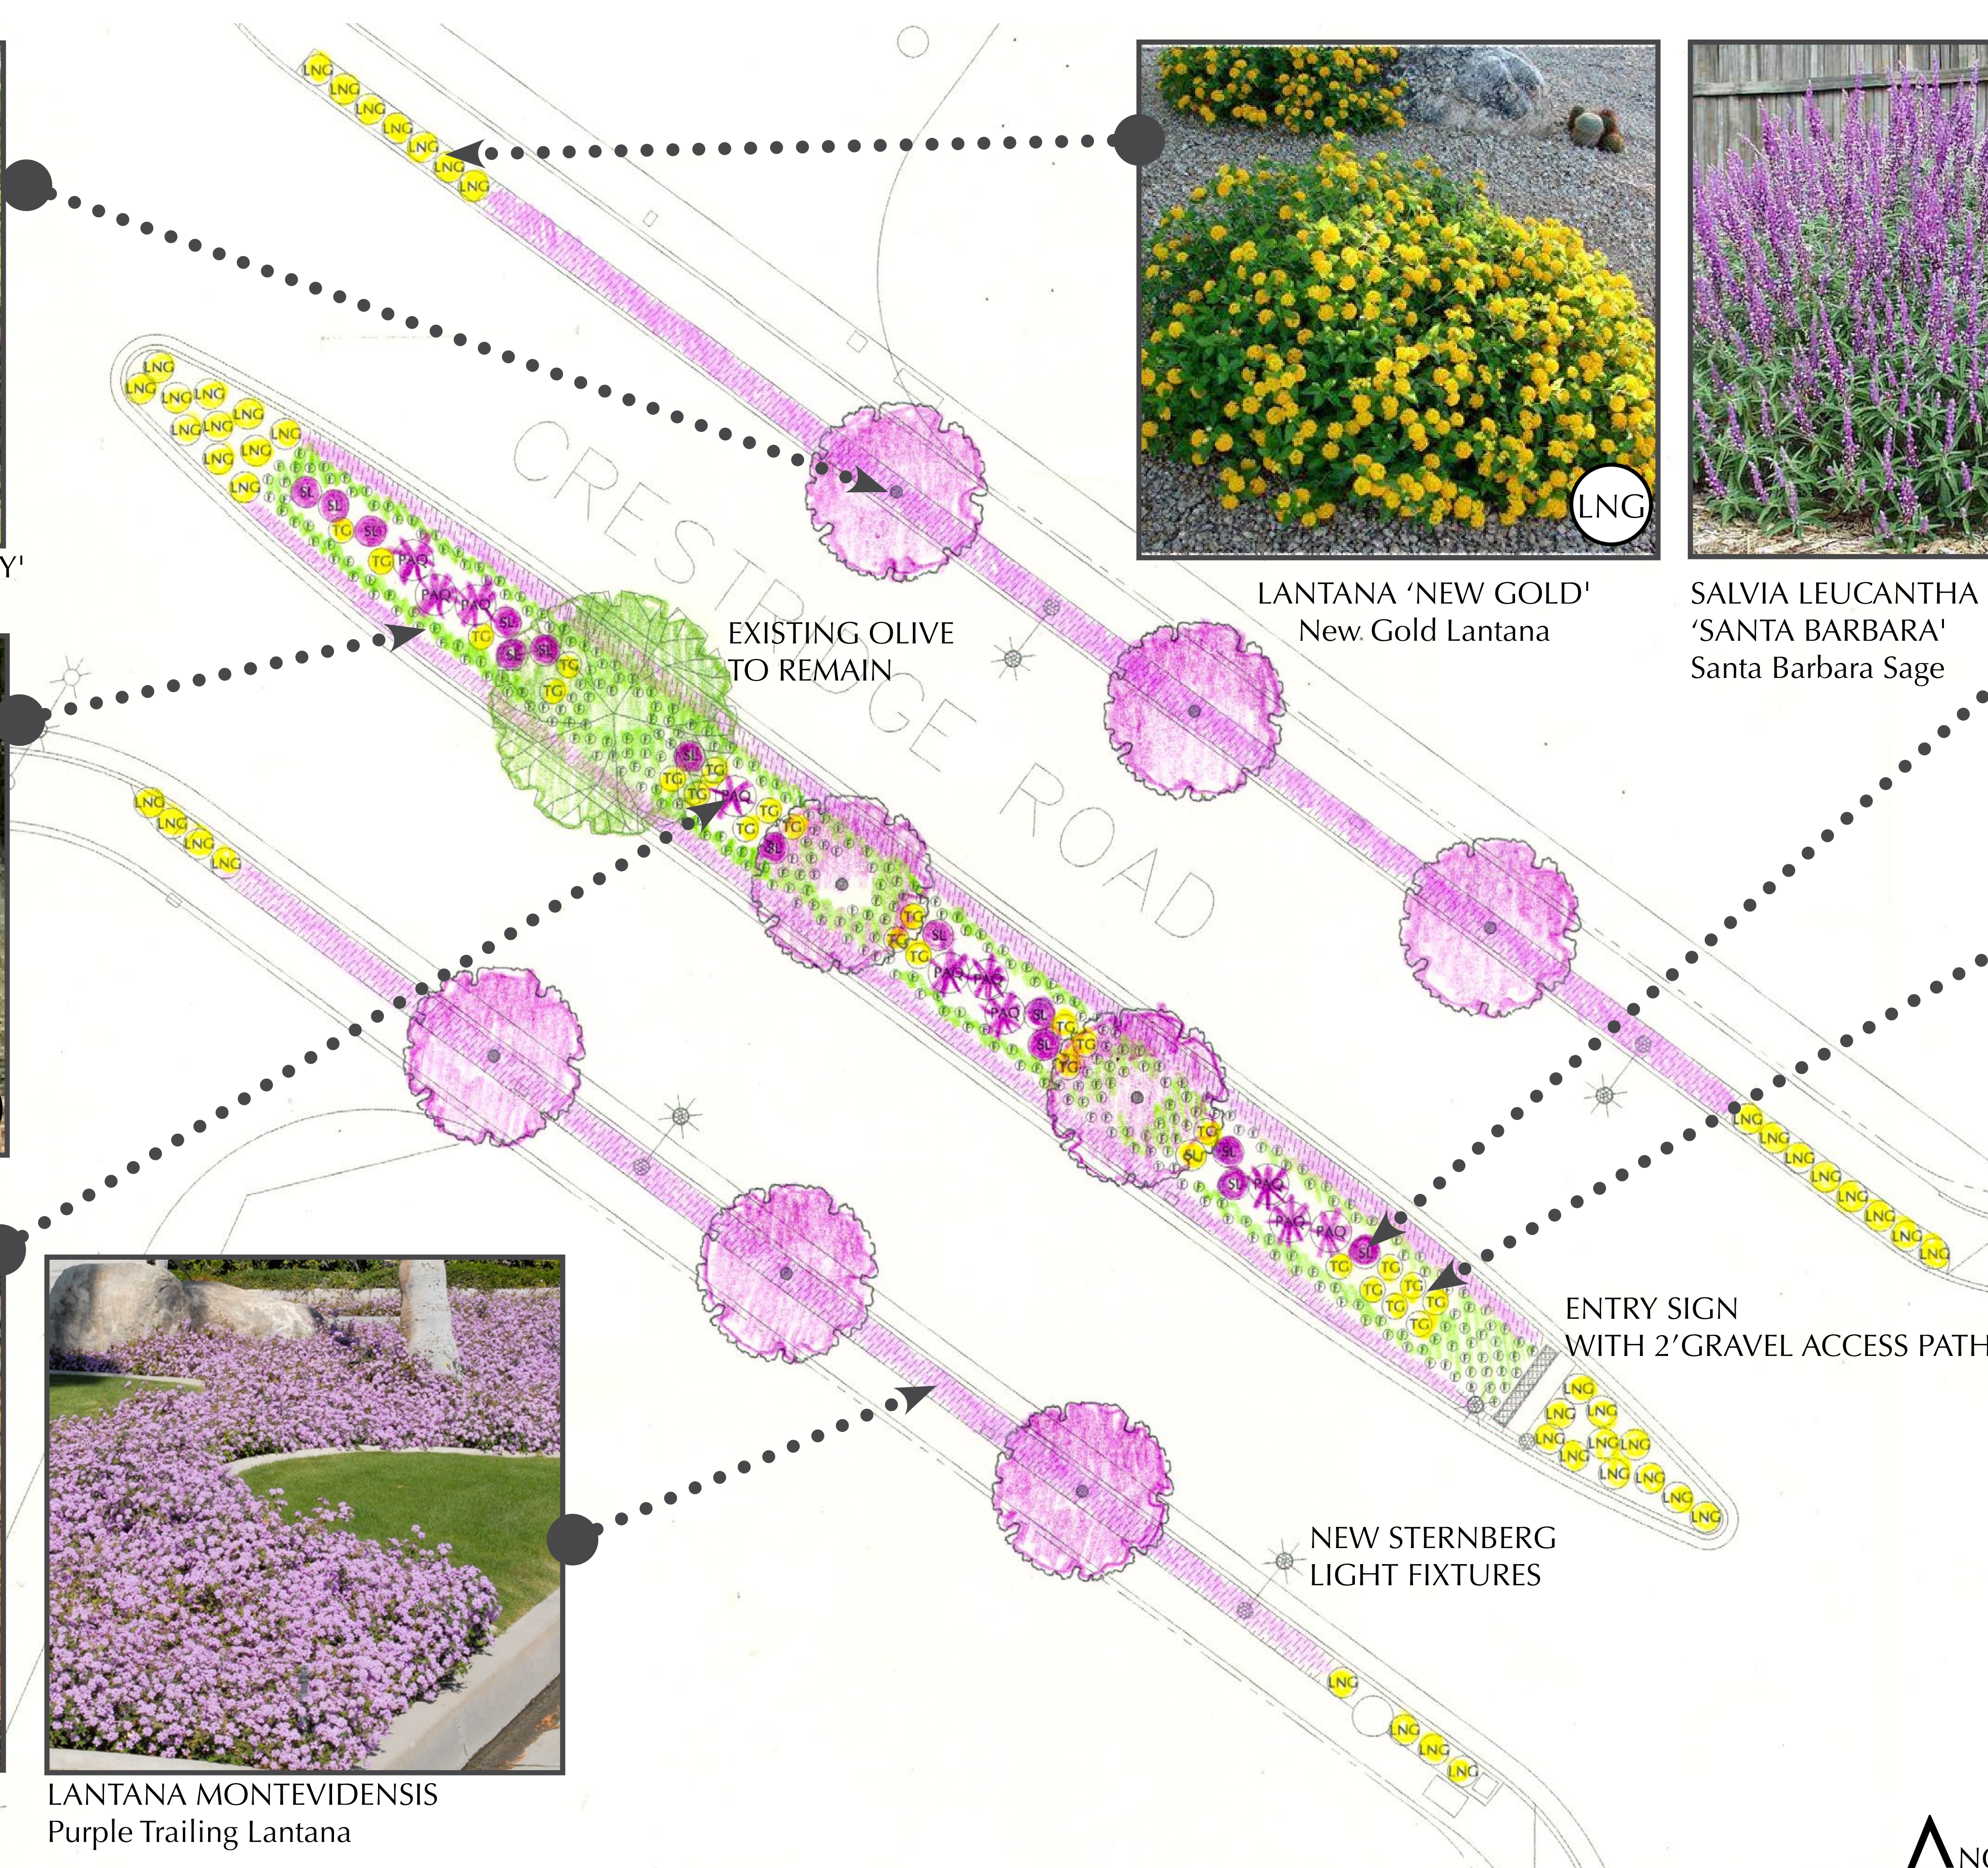

MESSAGE BOARD
REVERSE SIDE

CERCIS CANADENSIS 'FOREST PANSY'
Forest Pansy Redbud

FESTUCA MUELLERI
Muellers Fescue

PHORMIUM 'APRICOT QUEEN'
Apricot Queen New Zealand Flax

LANTANA MONTEVIDENSIS
Purple Trailing Lantana

LANTANA 'NEW GOLD'
New Gold Lantana

SALVIA LEUCANTHA
'SANTA BARBARA'
Santa Barbara Sage

TAGETES GOLD MEDAL
Dwarf Mexican Marigold

STERNBERG LIGHTING
HARBORSIDE - CRS22
5 TOTAL