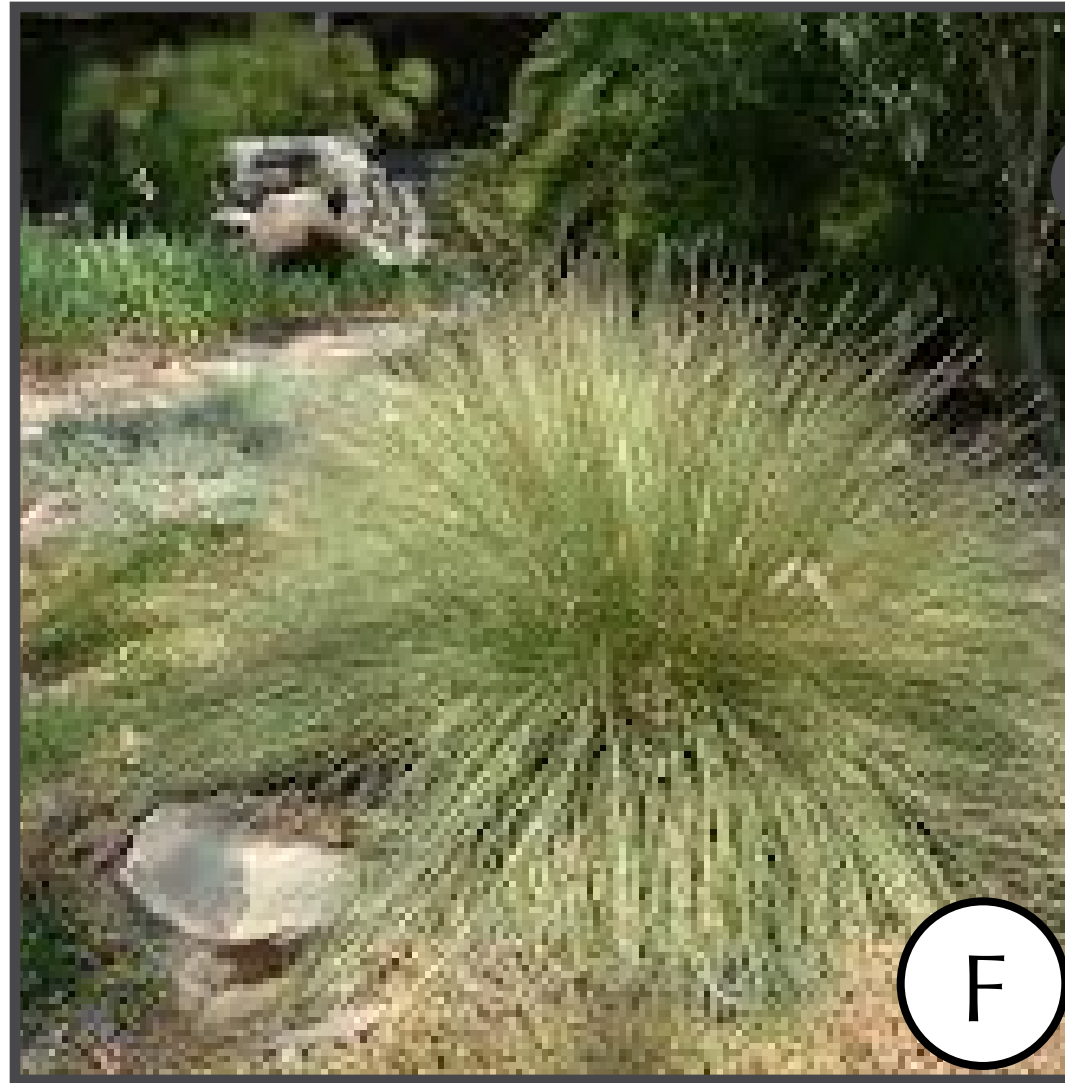

MESSAGE BOARD
REVERSE SIDE

CERCIS CANADENSIS 'FOREST PANSY'
Forest Pansy Redbud

FESTUCA MUELLERI
Muellers Fescue

PHORMIUM 'APRICOT QUEEN'
Apricot Queen New Zealand Flax

LANTANA MONTEVIDENSIS
Purple Trailing Lantana

LANTANA 'NEW GOLD'
New Gold Lantana

SALVIA LEUCANTHA
'SANTA BARBARA'
Santa Barbara Sage

TAGETES GOLD MEDAL
Dwarf Mexican Marigold

STERNBERG LIGHTING
HARBORSIDE - CRS22
5 TOTAL