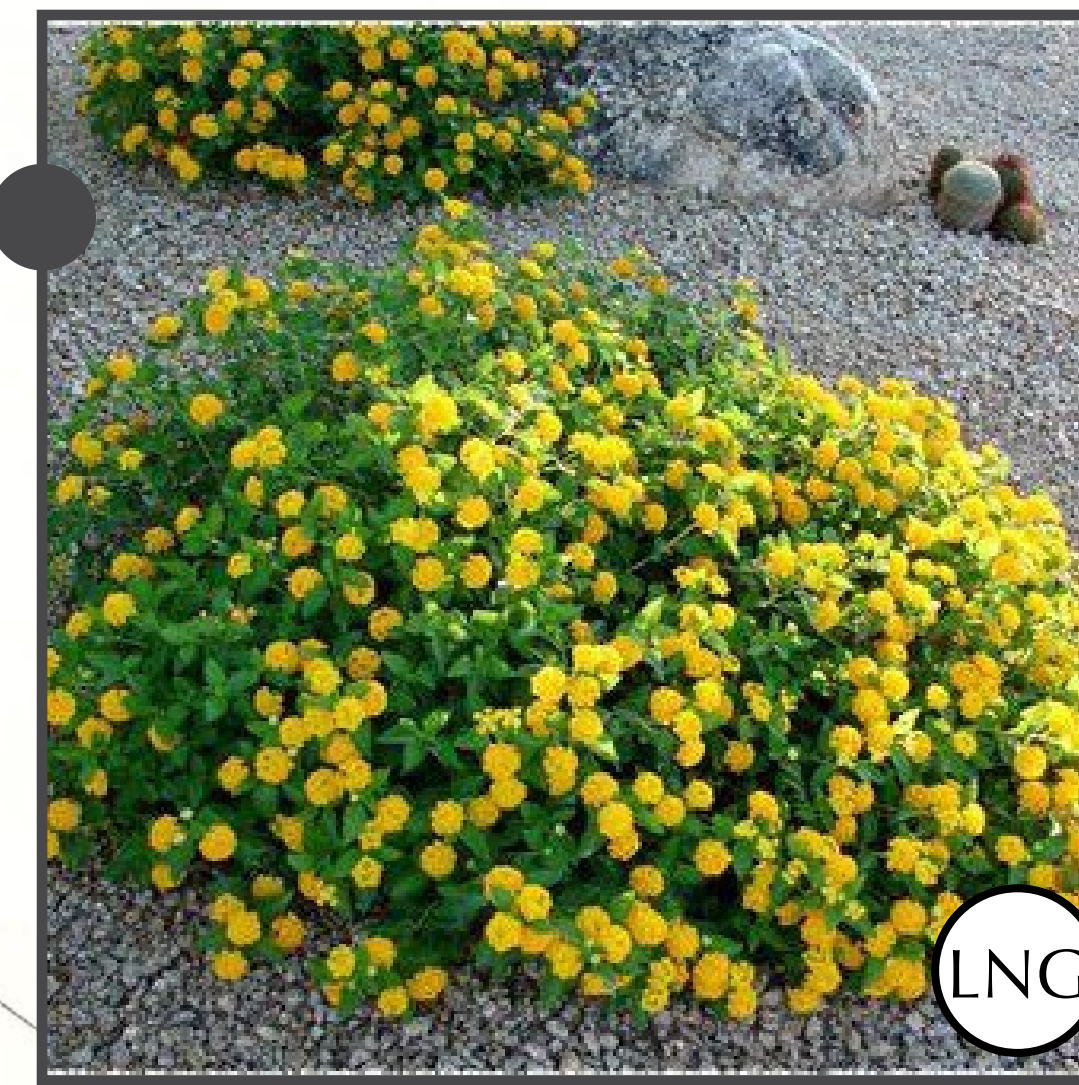

MESSAGE BOARD
REVERSE SIDE

CERCIS CANADENSIS 'FOREST PANSY'
Forest Pansy Redbud

FESTUCA MUELLERI
Muellers Fescue

PHORMIUM 'APRICOT QUEEN'
Apricot Queen New Zealand Flax

LANTANA MONTEVIDENSIS
Purple Trailing Lantana

LANTANA 'NEW GOLD'
New Gold Lantana

SALVIA LEUCANTHA
'SANTA BARBARA'
Santa Barbara Sage

TAGETES GOLD MEDAL
Dwarf Mexican Marigold

STERNBERG LIGHTING
HARBORSIDE - CRS22
5 TOTAL